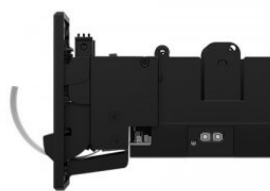

VKP558

Extremely compact and versatile ticket printer

VKP558 is an extremely **compact and versatile ticket printer**, for **easy installation** and panel mounting. The device is equipped with black plastic bezel, a highly reliable total/partial cutter and easily inspectable paper path. VKP558 has the same panel fixing points of TG02H and the same interfaces and emulations. The product comes with a practical drop-in cradle for paper roll and features the new **Centurion Security Suite**, a software dedicated to the gaming market to authenticate winning tickets and discard the fake ones.