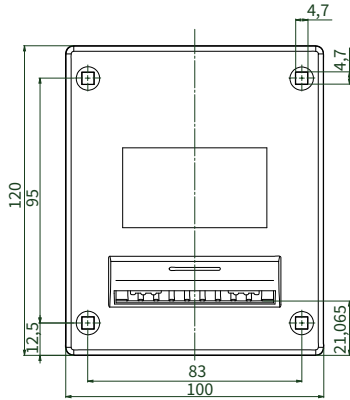

MARKETS

- Gaming machines
 - Queue management systems
 - Vending machines
 - Self-service kiosks
-

??

- Power supply 12V
 - Kit Near Paper End sensor
-

????

Printing method	Thermal, fixed head
Resolution	203 dpi (8 dots/mm)
Printing speed	70 (mm/sec)
Character set	PC437, PC850, PC858, PC860, PC862, PC863, PC864, PC865, PC866, Katakana, WPC1250, WPC1251, WPC1252, WPC1253, WPC1254, WPC1255, WPC1256, WPC1257, WPC1258, Chinese GB18030, Korean PC949
Supported Barcode	QR code, Aztec, PDF417, Data Matrix, UPCA, UPCE, EAN13, EAN8, CODE39, ITF, CODABAR, CODE93, CODE128, CODE32
Printing Format	12 cpi: Height/Width from 1 to 4, bold, reverse, underlined, italic 12/16 cpi, 16/22 cpi: Height/Width from 1 to 8, bold, reverse, underlined, italic
Printing Direction	Normal, Reverse
Paper width	57 mm
Paper weight	From 55 g/m ² to 60 g/m ²
Paper thickness	From 60 μ m to 65 μ m
Printing width	48 mm
External roll diameter	Max 70 mm
Roll core diameter	12 mm
Sensors	Paper presence, Head temperature, low paper (optional)
Emulation	CUSTOM/POS TG558
Interfaces	RS232/TTL serial port USB 2.0 port
Data Buffer	8 KB
Flash Memory	8 MB
Graphic Memory	2 Logos: 384x682 dots
Drivers	Windows® 10/11 (32/64 bit) CUPS Linux (32/64 bit) Full status monitor (Windows®/Linux)
Software Tools	Printer SET (Windows® e Android™), Windows® API, CPT support, Centurion
Special features	Centurion SW to validate ticket, anti-jam design: min. ticket 10cm
Power supply	12 Vdc \pm 10%
Typical consumption	0.8 A (typical) 0.6 mA (stand-by with low power mode)
Head Life	50Km/100M pulses
Cutter	Full cut/Partial cut
Cutter life	500K cuts
Operating temperature	-10/+ 60°C
Dimensions	161.5 mm (L) x 100 mm (W) x 120 mm (H) Front: 100 mm (W) x 120 mm (H) Fixing: 83 mm (L) x 95 mm (H)
Weight	490 gr