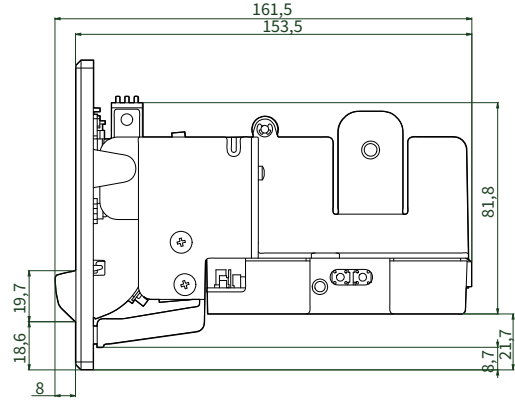

MARKETS

- Gaming machines
 - Queue management systems
 - Vending machines
 - Self-service kiosks
-

??

- Power supply 12V
 - Kit Near Paper End sensor
-

????

Printing method	Thermal, fixed head
Resolution	203 dpi (8 dots/mm)
Printing speed	70 (mm/sec)
Character set	PC437, PC850, PC858, PC860, PC862, PC863, PC864, PC865, PC866, Katakana, WPC1250, WPC1251, WPC1252, WPC1253, WPC1254, WPC1255, WPC1256, WPC1257, WPC1258, Chinese GB18030, Korean PC949
Supported Barcode	QR code, Aztec, PDF417, Data Matrix, UPCA, UPCE, EAN13, EAN8, CODE39, ITF, CODABAR, CODE93, CODE128, CODE32
Printing Format	12 cpi: Height/Width from 1 to 4, bold, reverse, underlined, italic 12/16 cpi, 16/22 cpi: Height/Width from 1 to 8, bold, reverse, underlined, italic
Printing Direction	Normal, Reverse
Paper width	57 mm
Paper weight	From 55 g/m ² to 60 g/m ²
Paper thickness	From 60 μ m to 65 μ m
Printing width	48 mm
External roll diameter	Max 70 mm
Roll core diameter	12 mm
Sensors	Paper presence, Head temperature, low paper (optional)
Emulation	CUSTOM/POS TG558
Interfaces	RS232/TTL serial port USB 2.0 port
Data Buffer	8 KB
Flash Memory	8 MB
Graphic Memory	2 Logos: 384x682 dots
Drivers	Windows® 10/11 (32/64 bit) CUPS Linux (32/64 bit) Full status monitor (Windows®/Linux)
Software Tools	Printer SET (Windows® e Android™), Windows® API, CPT support, Centurion
Special features	Centurion SW to validate ticket, anti-jam design: min. ticket 10cm
Power supply	12 Vdc \pm 10%
Typical consumption	0.8 A (typical) 0.6 mA (stand-by with low power mode)
Head Life	50Km/100M pulses
Cutter	Full cut/Partial cut
Cutter life	500K cuts
Operating temperature	-10/+ 60°C
Dimensions	161.5 mm (L) x 100 mm (W) x 120 mm (H) Front: 100 mm (W) x 120 mm (H) Fixing: 83 mm (L) x 95 mm (H)
Weight	490 gr