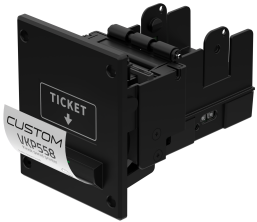

??

915PH010200300
PRINTER VKP558 CUTTER USB
RS232

Via I. Newton, 4 - 43010 Fontevivo PR - IT02498250345 - +39 0521 680111 - - 8RQN7AZ

17 2026