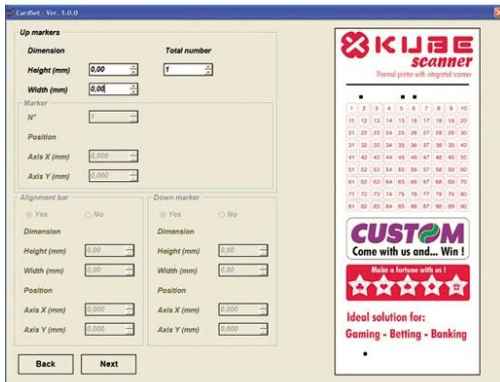

KUBEII SCANNER

Lottery printers-Kubell Scanner

KUBEII SCANNER is the combination of a high performance scanner for cards and betting slips and a high speed thermal printer with stacker unit. KUBEII SCANNER works with standard lottery cards, 82 millimetre large and having a maximum length of 350 millimetres. It is capable of reading barcodes in combination with coupons and betting slips. The betting slips are printed on 80/82.5mm large paper, and the printer manages a paper roll with 150 mm diameter. The printed betting slips can be validated by printing the words "you won" or "validated" on them.

The one product for a complete solution !

- Scans cards
- Quickly prints betting slips
- Verifies and validates betting slips

Reads the barcode on the betting slip, checks its validity and validates the betting slip

CHARACTERISTICS

- Embedded scanner
- Barcode reading
- Large paper roll
- Intelligent coupon scanning
- Branding feature to void ticket

EXCLUSIVE FEATURES

- Embedded scanner
- Barcode reading
- Large paper roll
- Intelligent coupon scanning
- Branding feature to void ticket
- Compact all-in-one unit
- 203 DPI printing resolution
- Memory expansion up to 2GB
- Mass Storage
- Windows and Linux drivers