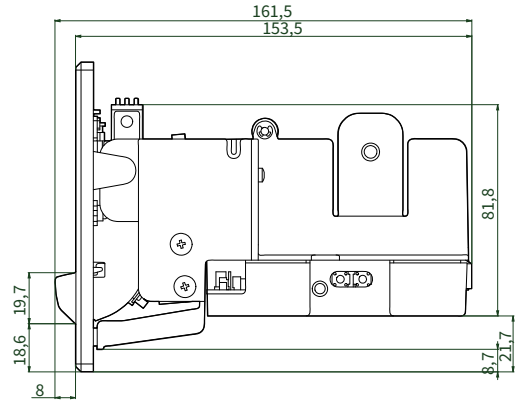

MARKETS

- Gaming machines
 - Queue management systems
 - Vending machines
 - Self-service kiosks
-

ACCESSORIES

- Power supply 12V
 - Kit Near Paper End sensor
-

TECHNICAL SHEET

Printing method	Thermal, fixed head
Resolution	203 dpi (8 dots/mm)
Printing speed	70 (mm/sec)
Character set	PC437, PC850, PC858, PC860, PC862, PC863, PC864, PC865, PC866, Katakana, WPC1250, WPC1251, WPC1252, WPC1253, WPC1254, WPC1255, WPC1256, WPC1257, WPC1258, Chinese GB18030, Korean PC949
Supported Barcode	QR code, Aztec, PDF417, Data Matrix, UPCA, UPCE, EAN13, EAN8, CODE39, ITF, CODABAR, CODE93, CODE128, CODE32
Printing Format	12 cpi: Height/Width from 1 to 4, bold, reverse, underlined, italic 12/16 cpi, 16/22 cpi: Height/Width from 1 to 8, bold, reverse, underlined, italic
Printing Direction	Normal, Reverse
Paper width	57 mm
Paper weight	From 55 g/m ² to 60 g/m ²
Paper thickness	From 60 μ m to 65 μ m
Printing width	48 mm
External roll diameter	Max 70 mm
Roll core diameter	12 mm
Sensors	Paper presence, Head temperature, low paper (optional)
Emulation	CUSTOM/POS TG558
Interfaces	RS232/TTL serial port USB 2.0 port
Data Buffer	8 KB
Flash Memory	8 MB
Graphic Memory	2 Logos: 384x682 dots
Drivers	Windows [®] 10/11 (32/64 bit) CUPS Linux (32/64 bit) Full status monitor (Windows [®] /Linux)
Software Tools	Printer SET (Windows [®] e Android [™]), Windows [®] API, CPT support, Centurion
Special features	Centurion SW to validate ticket, anti-jam design: min. ticket 10cm
Power supply	12 Vdc \pm 10%
Typical consumption	0.8 A (typical) 0.6 mA (stand-by with low power mode)
Head Life	50Km/100M pulses
Cutter	Full cut/Partial cut
Cutter life	500K cuts
Operating temperature	-10/+ 60°C
Dimensions	161.5 mm (L) x 100 mm (W) x 120 mm (H) Front: 100 mm (W) x 120 mm (H) Fixing: 83 mm (L) x 95 mm (H)
Weight	490 gr