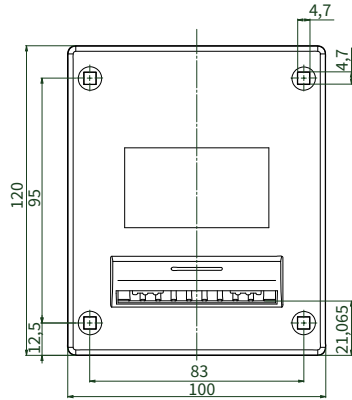

MARKETS

- Gaming machines
 - Queue management systems
 - Vending machines
 - Self-service kiosks
-

ACCESSORIES

- Power supply 12V
 - Kit Near Paper End sensor
-

TECHNICAL SHEET

Printing method	Thermal, fixed head
Resolution	203 dpi (8 dots/mm)
Printing speed	70 (mm/sec)
Character set	PC437, PC850, PC858, PC860, PC862, PC863, PC864, PC865, PC866, Katakana, WPC1250, WPC1251, WPC1252, WPC1253, WPC1254, WPC1255, WPC1256, WPC1257, WPC1258, Chinese GB18030, Korean PC949
Supported Barcode	QR code, Aztec, PDF417, Data Matrix, UPCA, UPCE, EAN13, EAN8, CODE39, ITF, CODABAR, CODE93, CODE128, CODE32
Printing Format	12 cpi: Height/Width from 1 to 4, bold, reverse, underlined, italic 12/16 cpi, 16/22 cpi: Height/Width from 1 to 8, bold, reverse, underlined, italic
Printing Direction	Normal, Reverse
Paper width	57 mm
Paper weight	From 55 g/m ² to 60 g/m ²
Paper thickness	From 60 μ m to 65 μ m
Printing width	48 mm
External roll diameter	Max 70 mm
Roll core diameter	12 mm
Sensors	Paper presence, Head temperature, low paper (optional)
Emulation	CUSTOM/POS TG558
Interfaces	RS232/TTL serial port USB 2.0 port
Data Buffer	8 KB
Flash Memory	8 MB
Graphic Memory	2 Logos: 384x682 dots
Drivers	Windows [®] 10/11 (32/64 bit) CUPS Linux (32/64 bit) Full status monitor (Windows [®] /Linux)
Software Tools	Printer SET (Windows [®] e Android [™]), Windows [®] API, CPT support, Centurion
Special features	Centurion SW to validate ticket, anti-jam design: min. ticket 10cm
Power supply	12 Vdc \pm 10%
Typical consumption	0.8 A (typical) 0.6 mA (stand-by with low power mode)
Head Life	50Km/100M pulses
Cutter	Full cut/Partial cut
Cutter life	500K cuts
Operating temperature	-10/+ 60°C
Dimensions	161.5 mm (L) x 100 mm (W) x 120 mm (H) Front: 100 mm (W) x 120 mm (H) Fixing: 83 mm (L) x 95 mm (H)
Weight	490 gr