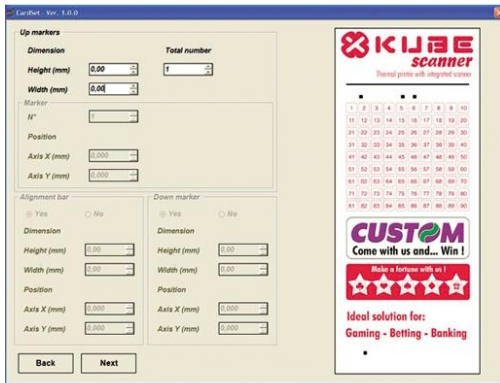

### Lottery printers-Kube II Scanner

KUBE II SCANNER is the combination of a high performance scanner for cards and betting slips and a high speed thermal printer with stacker unit. KUBE II SCANNER works with standard lottery cards, 82 millimetre large and having a maximum length of 350 millimetres. It is capable of reading barcodes in combination with coupons and betting slips. The betting slips are printed on 80/82.5mm large paper, and the printer manages a paper roll with 150 mm diameter. The printed betting slips can be validated by printing the words "you won" or "validated" on them.

The one product for a complete solution !

- Scans cards
- Quickly prints betting slips
- Verifies and validates betting slips

Reads the barcode on the betting slip, checks its validity and validates the betting slip

## CHARACTERISTICS

- Embedded scanner
- Barcode reading
- Large paper roll
- Intelligent coupon scanning
- Branding feature to void ticket

## EXCLUSIVE FEATURES:

- Embedded scanner
- Barcode reading
- Large paper roll
- Intelligent coupon scanning
- Branding feature to void ticket
- Compact all-in-one unit
- 203 DPI printing resolution
- Memory expansion up to 2GB
- Mass Storage
- Windows and Linux drivers