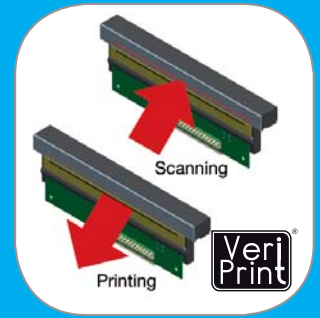

Printer ID Sheet to learn more about the features that makes the ticket printer unique

KPM300 H

RFID Ticket Printer for OEM Integration

Main Features

- Thermal printing technology 8dot/mm
- Graphic and text printing
- Paper width from 54 to 82.5 mm (optional guide 45mm)
- Paper thickness from 70 to 350 g/m²
- Speed > of **250 mm/sec**
- Paper roll and fan-fold
- Heavy-duty applications
- **1D and 2D barcodes printing:** UPC-A, UPC-E, EAN13, EAN8, CODE39, ITF, CODABAR, CODE93, CODE128, CODE32, PDF417, DATAMATRIX, AZTEC, QR CODE
- Fonts: European, International and special fonts like Portuguese, Nordic, Chinese and Russian
- Highly reliable cutter: > of **2.000.000 cuts**
- MTBF > of **550.000 hours**
- Sensors: black mark in 4 positions, traslucid gap/hole mark (setting by software), ticket presence.

Born to be Strong

Exclusive Features

- Compatible with CUSS platform protocols
- Serial number barcode reader
- RFID HF, UHF luggage tag internal encoder/reader
- Powerful processor 32bit 266MHz
- SD card 2GB additional memory
- Double colour printing
- Direct file logo bitmap
- True Type Font
- Adjustable paper-in

Real Time Status Monitor

Email Service

Font and Logo Updating

Easy Myfare

Eth Locator

Special Options

- **Huge** paper roll support with sensor
- **Fan-fold** paper support (front and back)
- **Triple Feed** to manage ree rolls or fan-fold
- **Front Ejector**
- **Safety Key**
- **VeriPrint®** printing head with integrated scanner unit for internal ticket OCR / Barcode reading / ticket logging
- **RFID**
- **Barcode reader** on board
- Burster kit /autocutter /tear off all selectable by the user

Huge paper roll

Fan-fold

Triple Feed

Front Ejector

Safety Key

VeriPrint®

Available Versions

- Serial+USB+Ethernet
- Serial+USB+Ethernet with Barcode Scanner
- Serial+USB+Ethernet with RFID reader/writer
- Serial+USB+Ethernet VeriPrint® with Barcode Scanner