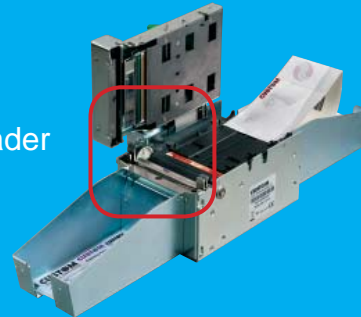

Printer ID Sheet to learn more about the features that makes the ticket printer unique

KPM300 H

RFID Ticket Printer for OEM Integration

Main Features

- Thermal printing technology 8dot/mm
- Graphic and text printing
- Paper width from 54 to 82.5 mm (optional guide 45mm)
- Paper thickness from 70 to 350 g/m²
- Speed > of **250 mm/sec**
- Paper roll and fan-fold
- Heavy-duty applications
- **1D and 2D barcodes printing:** UPC-A, UPC-E, EAN13, EAN8, CODE39, ITF, CODABAR, CODE93, CODE128, CODE32, PDF417, DATAMATRIX, AZTEC, QR CODE
- Fonts: European, International and special fonts like Portuguese, Nordic, Chinese and Russian
- Highly reliable cutter: > of **2.000.000 cuts**
- MTBF > of **550.000 hours**
- Sensors: black mark in 4 positions, traslucid gap/hole mark (setting by software), ticket presence.

Born to be Strong

Exclusive Features

- Compatible with CUSS platform protocols
- Serial number barcode reader
- RFID HF, UHF luggage tag internal encoder/reader
- Powerful processor 32bit 266MHz
- SD card 2GB additional memory
- Double colour printing
- Direct file logo bitmap
- True Type Font
- Adjustable paper-in

Real Time Status Monitor

Email Service

Font and Logo Updating

Easy Myfare

Eth Locator

Special Options

- **Huge** paper roll support with sensor
- **Fan-fold** paper support (front and back)
- **Triple Feed** to manage ree rolls or fan-fold
- **Front Ejector**
- **Safety Key**
- **VeriPrint®** printing head with integrated scanner unit for internal ticket OCR / Barcode reading / ticket logging
- **RFID**
- **Barcode reader** on board
- Burster kit /autocutter /tear off all selectable by the user