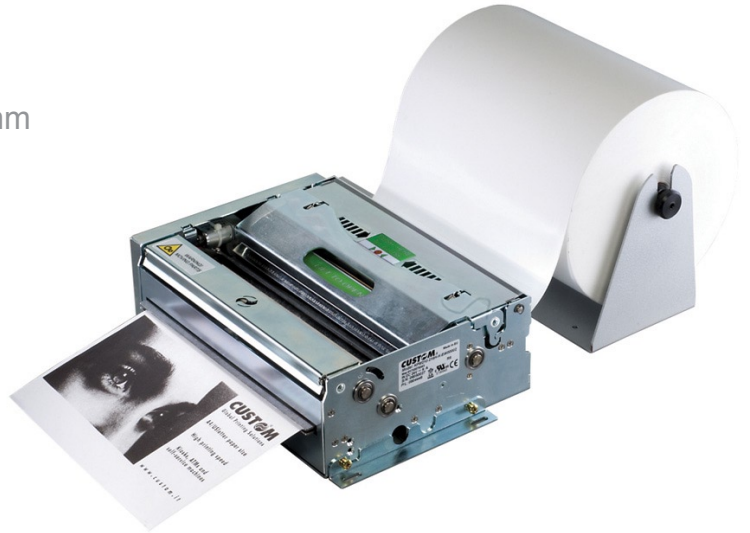

Printer ID Sheet to learn more about the features that makes the A4 printer unique

KPM216 H

CUSTOM

Professional A4/US Letter Printer for OEM integration

Main Features

- Thermal printing technology 8 dot/mm or 12 dot/mm
- Graphic and text printing
- A4/US letter document size (210/216 mm)
- 200dpi or **300 dpi** printing resolution
- Speed > of **180 mm/sec**
- RS232 and USB interface
- **Ejecting & Retracting** (speed up to **1000 mm/s**)
- Barcodes: UPC-A, UPC-E, EAN13, EAN8, CODE39, ITF, CODABAR, CODE93, CODE128, CODE32
- Font: European, International
- Highly reliable cutter: > of **500.000 cuts**
- MTBF > of **200.000 hours**
- Sensors: paper end, ticket presence, near paper end, virtual paper
- Size: 270x190x90mm

Exclusive Features

- Great printing quality (300 dpi -11.8 dots/mm)
- Adjustable paper-in
- Vertical mounting: 90° paper output
- Dot Damage Prevention

Available Versions

- Serial+USB 200 dpi printing resolution
- Serial+USB 300 dpi printing resolution

KM216 H

“Light” version

Main Features

- Thermal printing technology 8 dot/mm
- Graphic and text printing
- A4/US letter document size (210/216 mm)
- Speed > of **180 mm/sec**
- RS232 and USB interface
- Barcodes: UPC-A, UPC-E, EAN13, EAN8, CODE39, ITF, CODABAR, CODE93, CODE128, CODE32
- Font: European, International
- Highly reliable cutter: > of **500.000 cuts**
- MTBF > of **200.000 hours**
- Size: 270x180x90mm